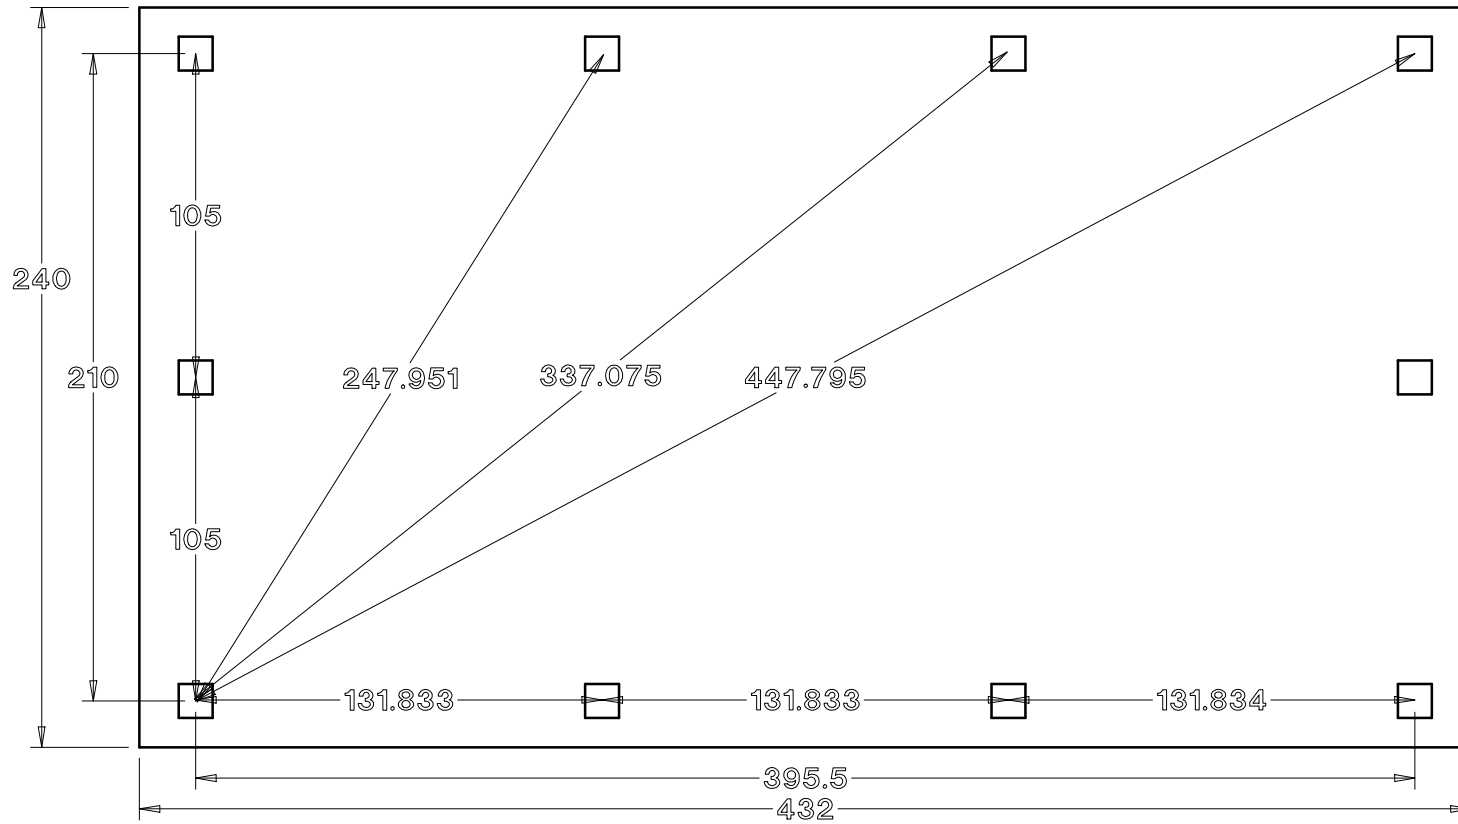

Baldwin Pergolas

20D x 36W Gable Pavilion