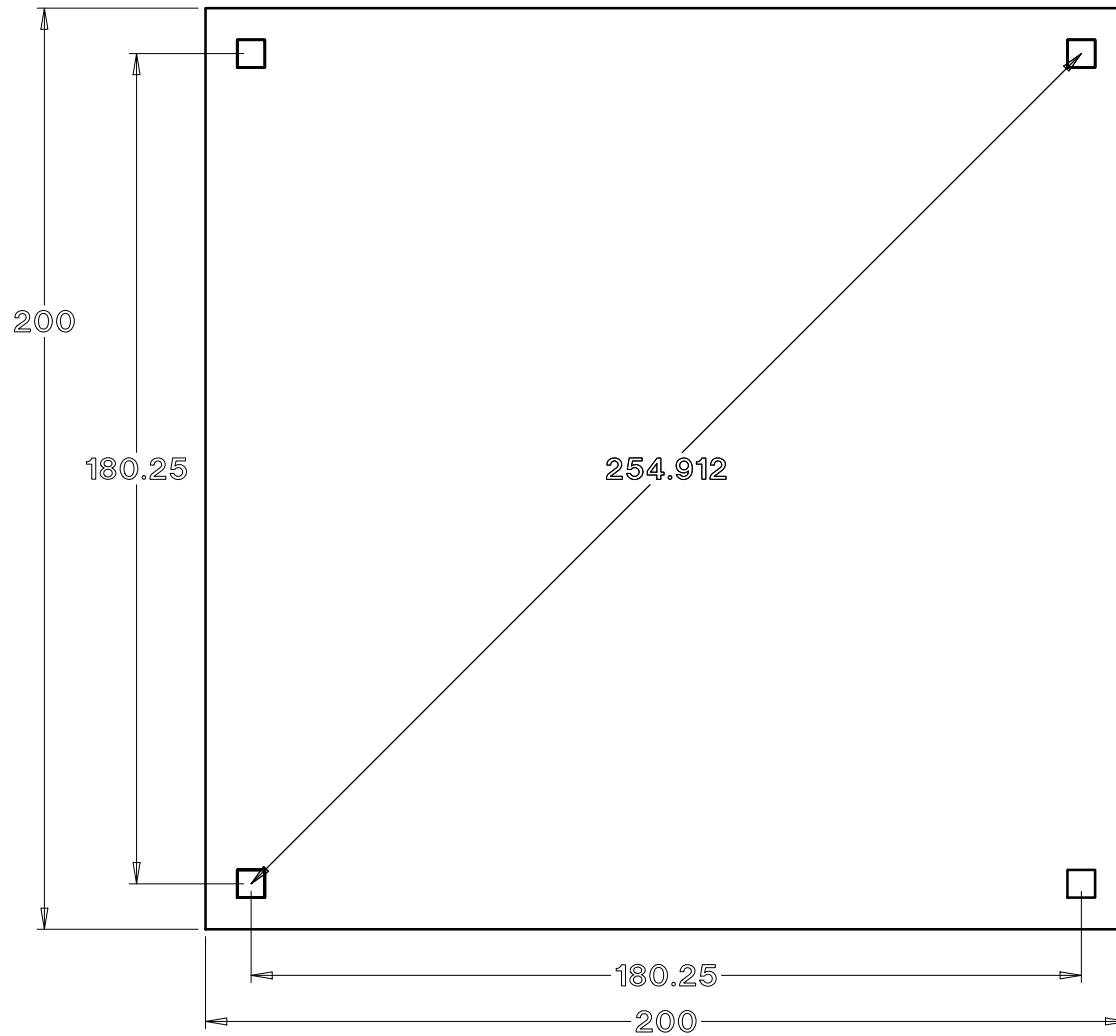

# Baldwin Pergolas

16 x 16 Traditional Pavilion